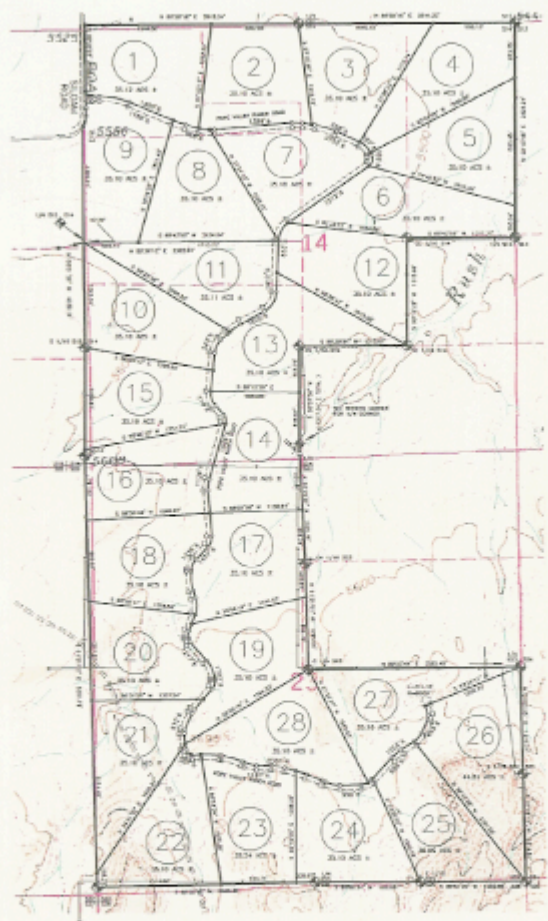

SALES MAP OF
POPE VALLEY RANCH

IN SECTIONS 14 & 23, TOWNSHIP 21 SOUTH, RANGE 68 WEST OF THE 61A P.M., PUEBLO COUNTY, COLORADO

Shy Surveyors & Assoc.
FOR FURTHER INFO, CALL OUR OFFICE, MEMPHIS, TENNESSEE, 908-222-1111
FAX: 908-222-1112
WWW.SHYSURVEYORS.COM
E-MAIL: INFO@SHYSURVEYORS.COM